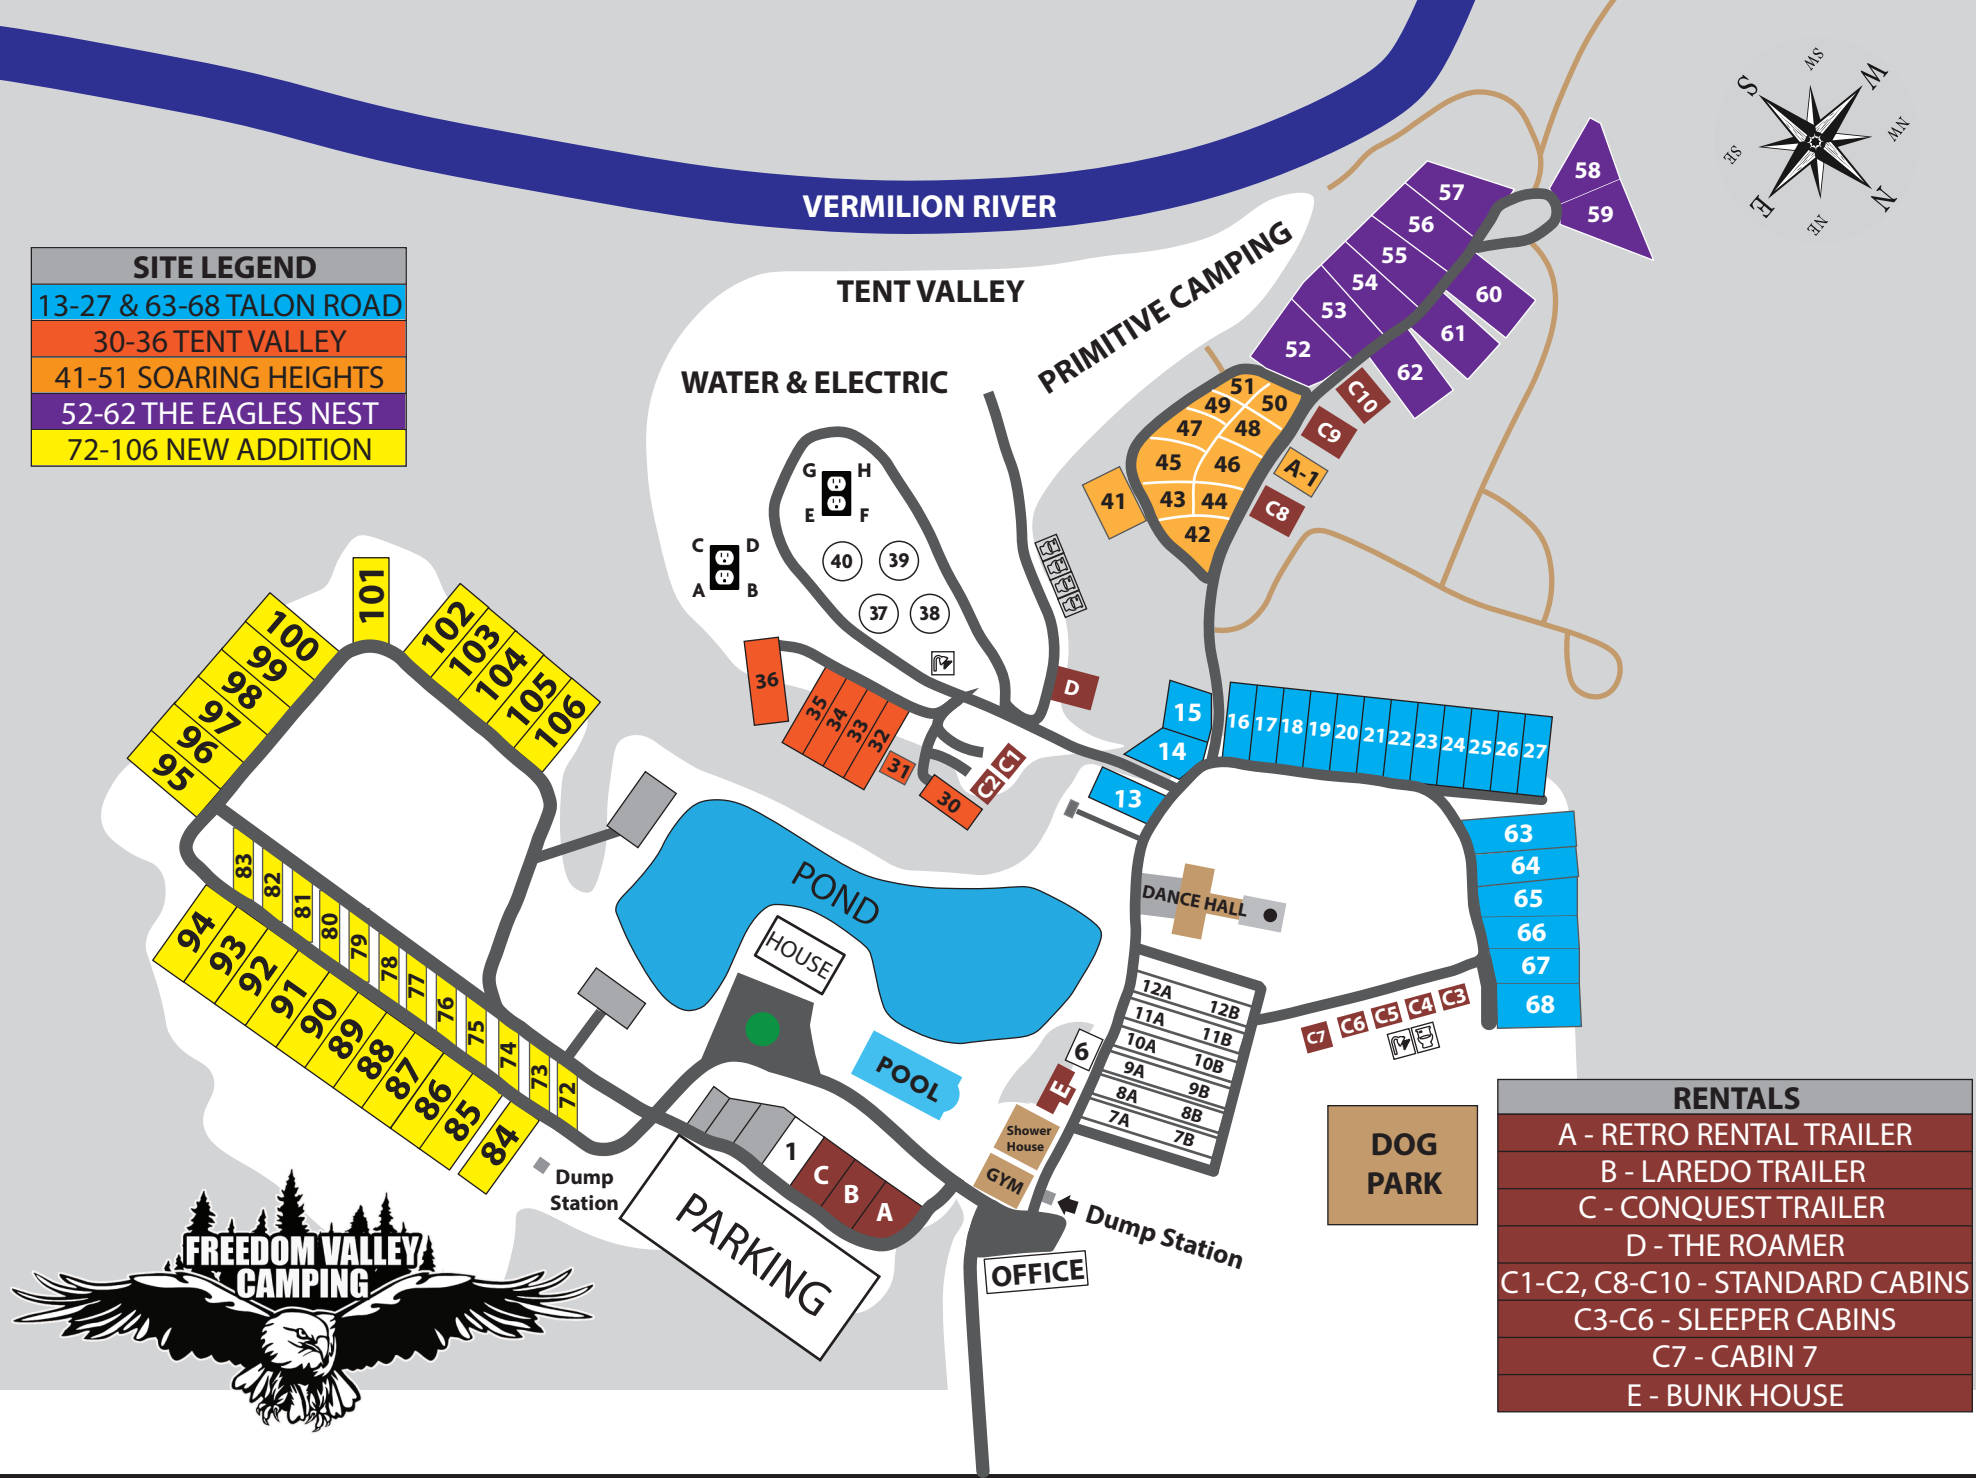

VERMILION RIVER

SITE LEGEND	
13-27 & 63-68	TALON ROAD
30-36	TENT VALLEY
41-51	SOARING HEIGHTS
52-62	THE EAGLES NEST
72-106	NEW ADDITION

RENTALS	
A	RETRO RENTAL TRAILER
B	LAREDO TRAILER
C	CONQUEST TRAILER
D	THE ROAMER
C1-C2, C8-C10	STANDARD CABINS
C3-C6	SLEEPER CABINS
C7	CABIN 7
E	BUNK HOUSE

OHIO STATE ROUTE 250