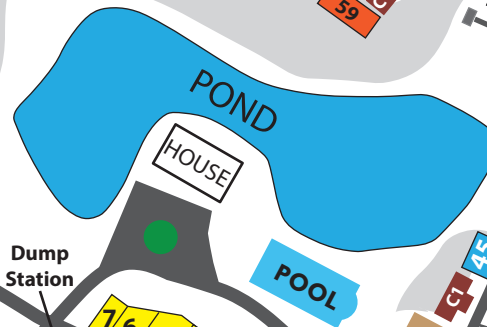

SITE LEGEND	
58 - 85	TALON ROAD
59 - 64	TENT VALLEY
86 - 96	SOARING HEIGHTS
97 - 107	THE EAGLES NEST
8 - 42	IVY HEIGHTS

1875 U.S. 250 South
 New London, OH 44851
 419-929-8100
www.freedomvalleycamping.com

Vermilion River

TENT VALLEY

WATER & ELECTRIC

PRIMITIVE CAMPING

- All guests must register at the office.
- Speed limit 5 MPH.
- No parking in tenting area. Loading and unloading only.
- All vehicles must display a valid permit.
- Please clean up after your pet.

RENTALS	
1	Retro Trailer
2	Loredo Trailer
3	Chaparral Trailer
C1	Bunk House
C2-C14	Sleeper Cabins
C15-C16	Standard Cabins
65	The Roamer
C18	The Sycamore
C20	The Lions Den
C21	Soaring Eagle

U.S. ROUTE 250